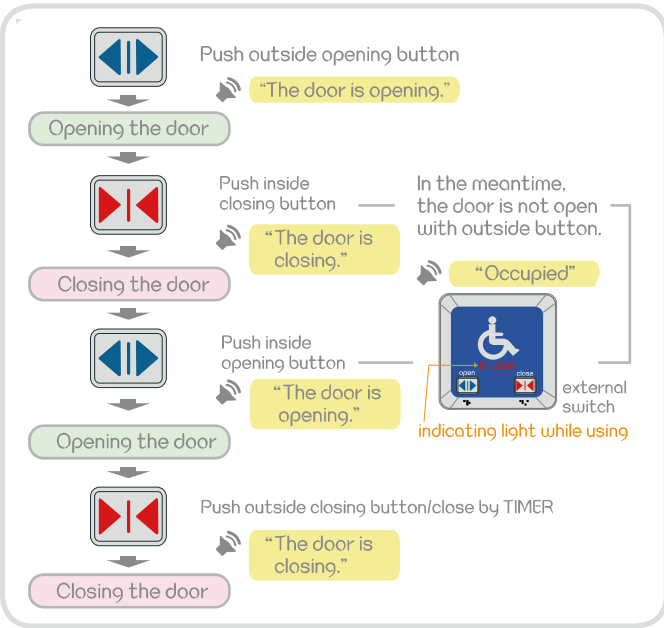

Automatic door for the disabled

This is designed with safety and convenience for the disabled.

Single-Sliding Door	WS-HD200
Double-Sliding Door	WS-HD400

Opening Width is wide and It is easy to pass.
This system is designed with safe function and consider user environment.

Installation precautions

The door's width should be over 900mm for wheelchair passing, and the door should be installed at the place that passerby is safe and using switch is simple.

Drawing